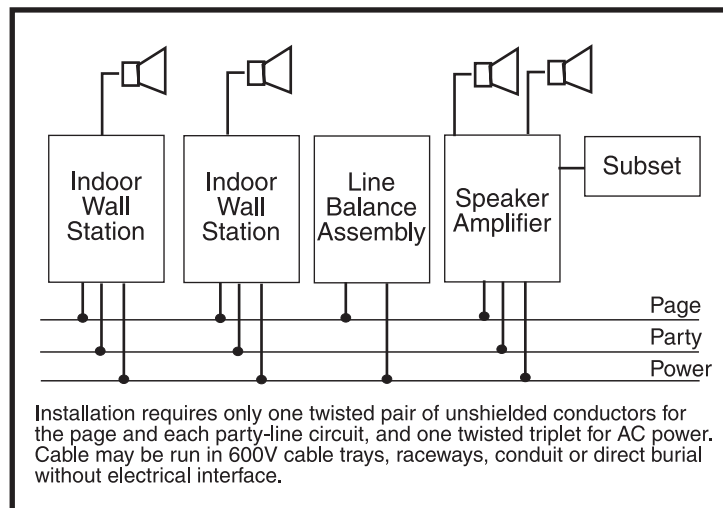

We offer headsets for use with indoor/outdoor wall stations that include auxiliary jack receptacles. In addition, indoor/outdoor speaker amplifiers (without handsets) are available for powering speakers where handset stations are not required. Finally, desktop, flush-mount and desk-edge stations are also available to satisfy your particular requirements. These models include cable for connection between the subset and a remote-mounted amplifier.

The GAI-Tronics Page/Party® System is a distributed amplifier system. Each indoor, outdoor, or hazardous area wall station contains a power amplifier for driving speakers. This configuration offers a major advantage: when an amplifier is removed, only the associated speaker is inoperable; all other system speakers will continue to broadcast pages.

All Page/Party® station amplifiers are electronically paralleled, and systems may be expanded by extending cable from the nearest amplifier or junction box. A single resistance load is required for each page and party line circuit to establish line impedance and minimize effects of stray induced hum or noise signals. For ease of adjustment, a GAI-Tronics line balance assembly should be placed near the center of the system.