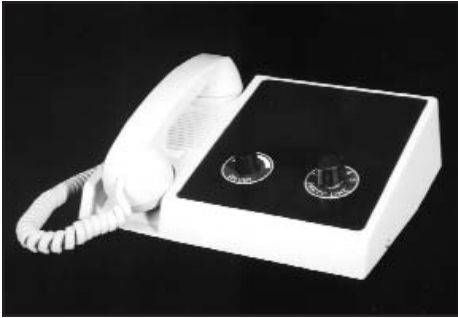

PAGE/PARTY®

Desktop, Flush-Mount and Deskedge Stations

FEATURES

- **Modular design reduces spare part investment**
- **Noise-cancelling microphone**
- **Non-moveable electronic hookswitch**
- **Durable housing**
- **Hearing aid compatible handset**
- **Minimal maintenance**
- **Powerful 12 watt amplifier**

GAI-Tronics 726/7265 Desktop, 710/7105 Desk-Edge and 715/7155 Flush-Mount Page/Party® subsets furnish today's industrial environments with a full performance, all-page and party line communications system. The design of these stations permit installation in locations with limited space.

Available in single- or multi-party line models, the amplifier and enclosure are mounted in a remote location from the handset station, linked by an eight-foot cable. This design allows flexible installation.

For customer convenience, the speaker volume control is located under the nameplate on the front panel of the remote amplifier. This placement allows easy access but prevents tampering and promotes dust-resistance.

The amplifier assembly includes a handset amplifier section and a Class B, push-pull, 12-watt speaker amplifier capable of powering remote speakers or horn and driver units.

For Page/Party® specifications please reference publication 980501.