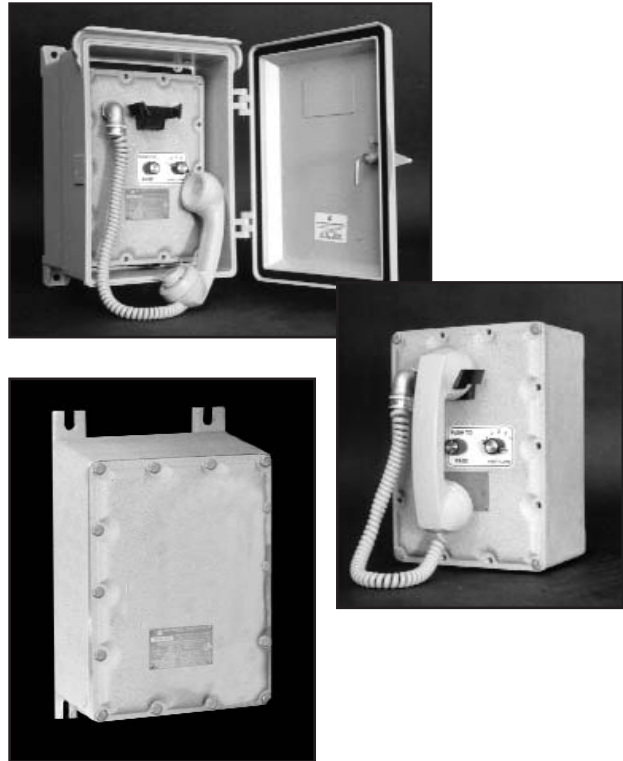

PAGE/PARTY®

Hazardous Area Stations

For Division 1 Areas

FEATURES

- **Explosionproof housing**
- **Intrinsically-safe handset**
- **Indoor and outdoor models available**
- **Hazardous area approvals**
- **Modular design reduces spare part investment**
- **Noise-cancelling microphone**
- **Durable housing**
- **Hearing aid compatible handset**
- **Minimal maintenance**
- **Powerful 12 watt amplifier**

GAI-Tronics hazardous area Page/Party® Stations are designed for Division 1 classified areas where all-paging and common-talking are required. Three types of stations are available: speaker amplifier stations, single-party stations, and multi-party stations.

The integral speaker amplifier can power remote speakers or driver and horn units. The units are gasketed for extra protection against dust and moisture.

Each 780/7805 Indoor and 785/7855 Outdoor Station includes a front panel pushbutton for all-paging; a durable 6-foot PVC coil cord; a noise-cancelling microphone for reduced transmission of background noise; and sidetone circuitry to reduce amplification of the user's voice into the earpiece. An electrical safety barrier is mounted inside the housing to provide intrinsically-safe connections to the handset. Multi-party stations include a durable rotary switch for party line selection.

The Model 670 Indoor Speaker Amplifier is ideal for powering speakers in hazardous locations where handset stations are not required. This model can also be placed outdoors when installed in a weatherproof enclosure.

For Page/Party® specifications please reference publication 980501.